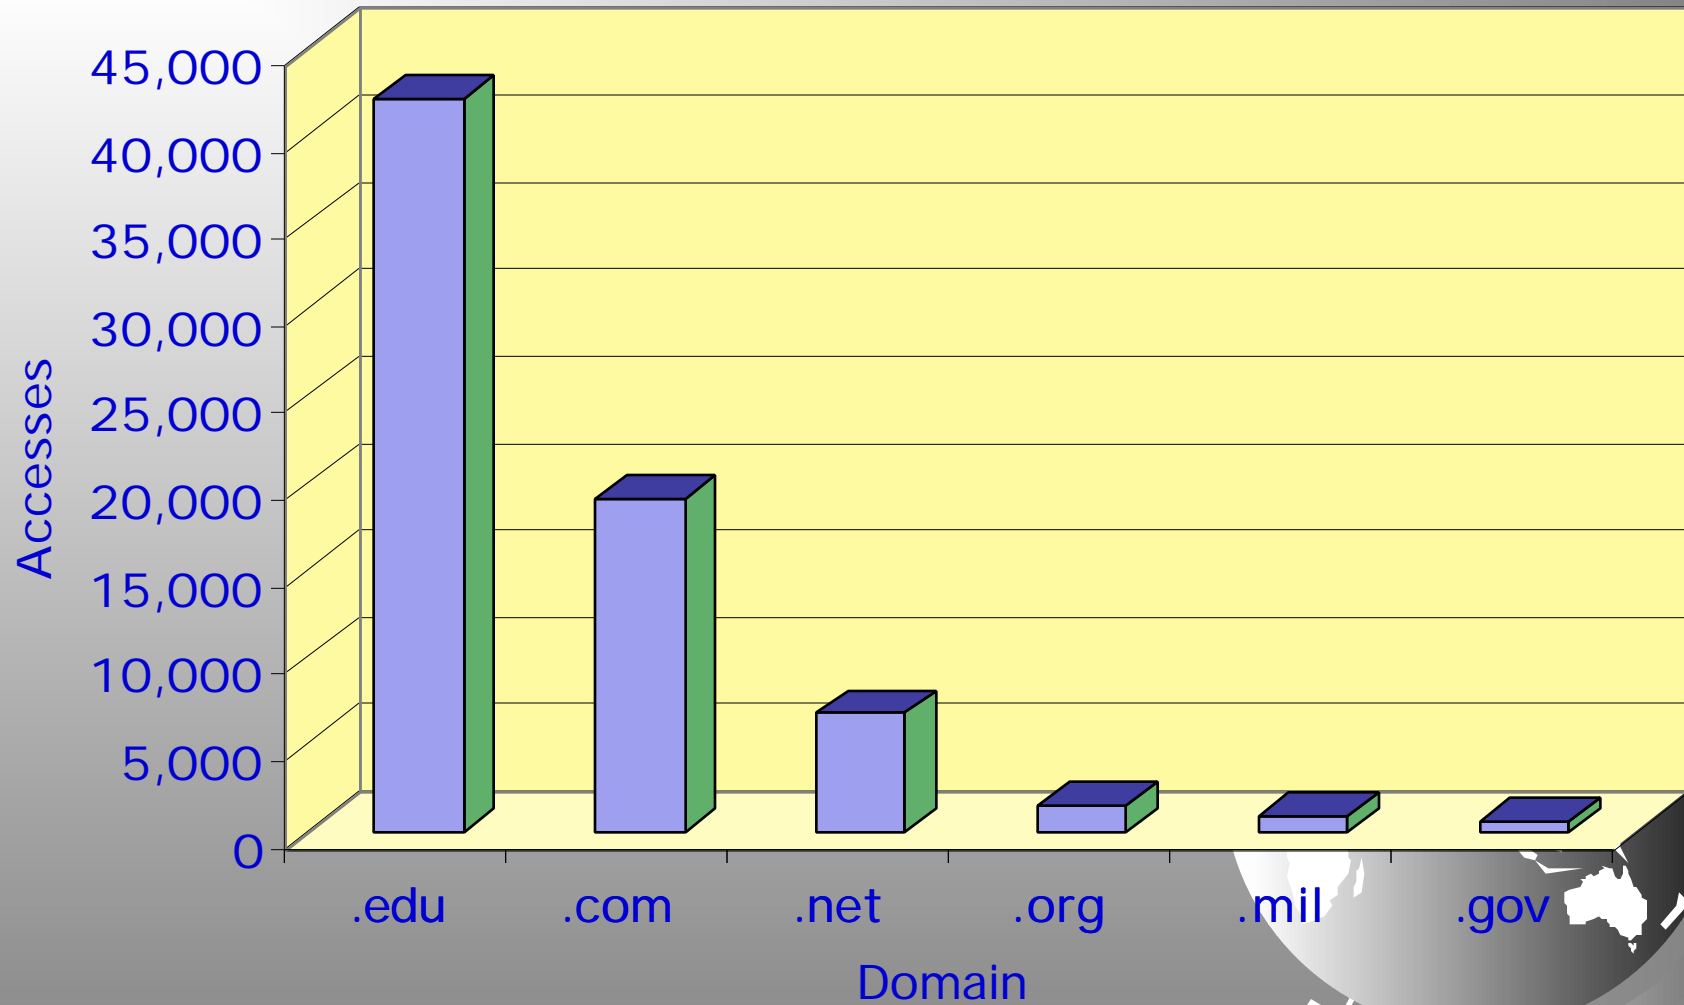

ETD Accesses by Domain

January - August 1997