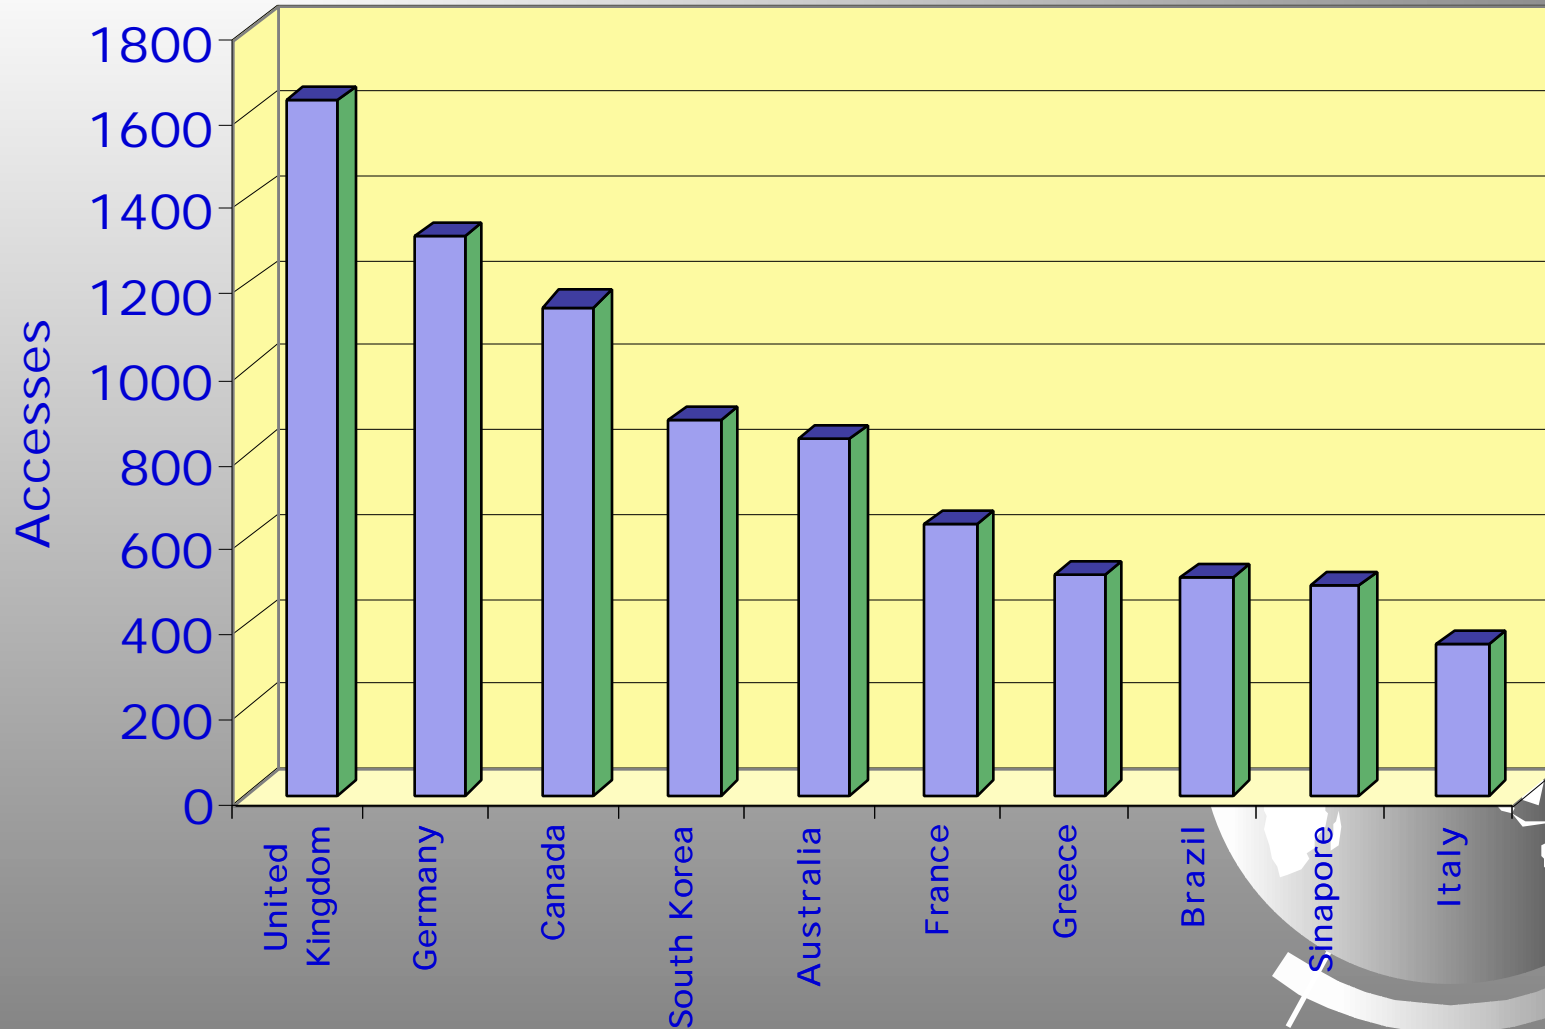

International Accesses to ETDs

January - August 1997